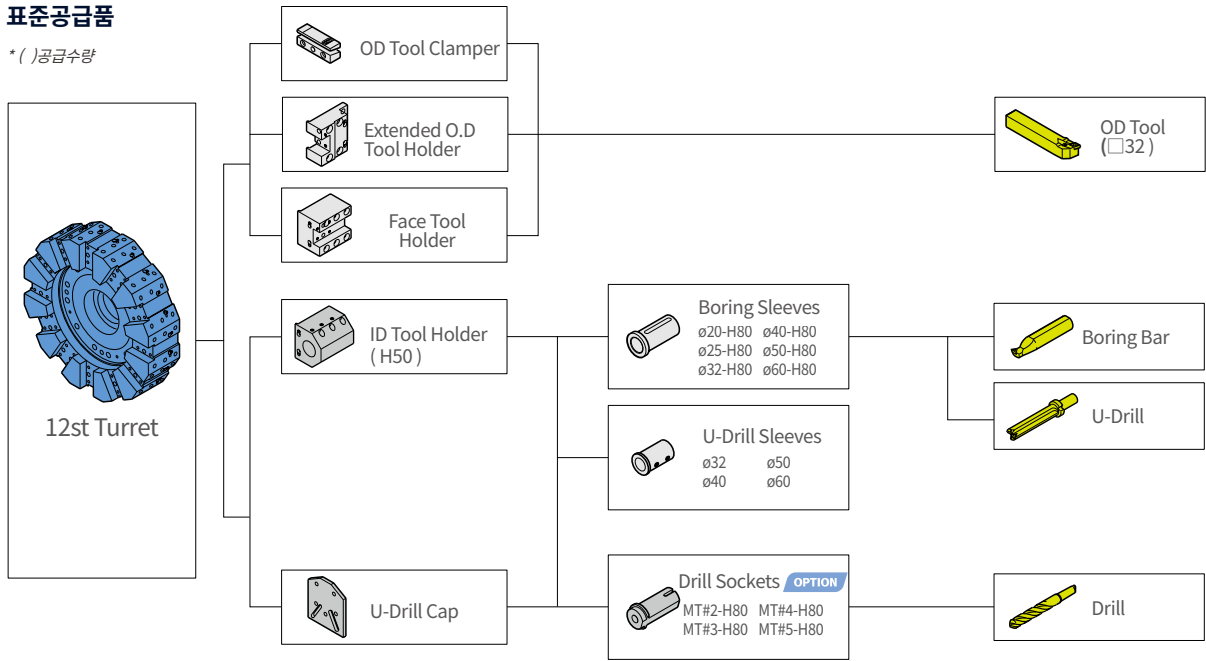

TOOLING SYSTEM

Unit : mm (inch)

PUMA 600/700/800II [L/XL], PUMA 800B/LBII

표준공급품

* ()공급수량

PUMA 600M/700M/800MII [LM/LY/XLM/XLY]

표준공급품

* ()공급수량